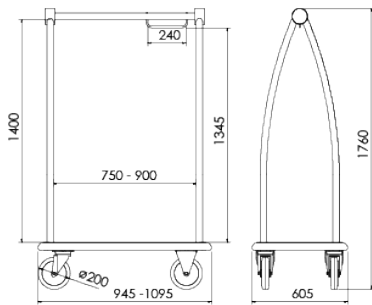

Technical info

- Net weight: 33 kg
- Load capacity: 250 kg

Options

- Personalisation of the crowns with logo of your establishment
- Centralised brake
- Pneumatic wheels Ø230mm
- Protective cover (can be personalised)
- Swivelling wheels with brake

Red

Ref xx = 41

Black

Ref xx = 42

Brown

Ref xx = 43

Dimensions

FUJI 900

Overall dimensions

Width	Depth	Height	Wheels Ø
1095 mm	605 mm	1760 mm	200 mm

Inside dimensions

Width	Height
900 mm	1345 mm

Reference

120301xx